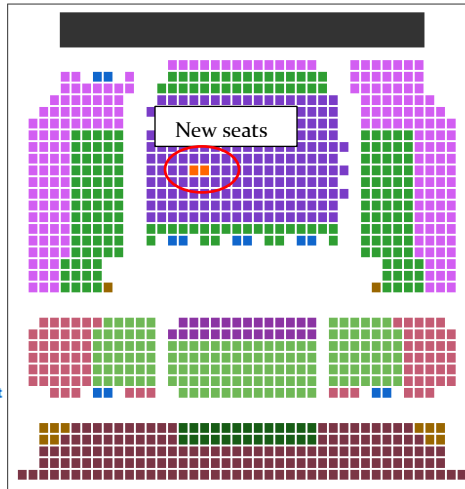

Sections

- Stage
- 1-MNF-CEN -Tier 1. Main Floor. Center
- 1-MZL-CEN -Tier 1. Lower Mezzanine. Center
- 2-MNF-CEN -Tier 2. Main Floor. Center
- 2-MNF-LFT -Tier 2. Main Floor. Left
- 2-MNF-RIT -Tier 2. Main Floor. Right
- 2-MZL-CEN -Tier 2. Lower Mezzanine. Center
- 2-MZL-LFT -Tier 2. Lower Mezzanine. Left
- 2-MZL-RIT -Tier 2. Lower Mezzanine. Right
- 2-MZU -Tier 2. Upper Mezzanine
- 3-MNF-CEN -Tier 3. Main Floor. Center
- 3-MNF-LFT -Tier 3. Main Floor. Left
- 3-MNF-RIT -Tier 3. Main Floor. Right
- 3-MZL-LFT -Tier 3. Lower Mezzanine. Left
- 3-MZL-RIT -Tier 3. Lower Mezzanine. Right
- 3-MZU -Tier 3. Upper Mezzanine
- OB-MNF-LFT -Main Floor. Obstructed View. Left
- OB-MNF-RIT -Main Floor. Obstructed View. Right
- OB-MZU -Upper Mezzanine. Obstructed View
- WC-MNF-CEN -Main Floor. Wheelchair Space. Center
- WC-MNF-LFT -Main Floor. Wheelchair Space. Left
- WC-MZL-LFT -Lower Mezzanine. Wheelchair Space. Left
- WC-MZL-RIT -Lower Mezzanine. Wheelchair Space. Right
- Your Seats

Back Assign New Seats Let Me Choose My Seats **Next**

Click next to buy or add tickets

Contact us

Ticket Buyers

Join the mailing list

Connect with us

Account Reports Box Office Agents

View site in English, Español, or Français

BROWN PAPER TICKETS The fair-trade ticketing company.

Logged in as TLEATH1064@GMAIL.COM Log Out

Find An Event Create Your Event Help

Search events...

Tickets in cart: 2 Time Left: 01:25

Your cart

Verify Date, delivery, and Number of Tickets prior to purchase.

Event	Date	Assignment	Delivery	Qty	Price
Edit Delete Snow White Ballet	Oct 21, 2017 1:00 PM	Snow White	Will-Call	2	$35.00 ($37.22 w/service fee)
					$74.44 Total Due

Review your cart above and then check out or continue shopping.

Check Out Now!

Continue Shopping

You can either add more, edit your cart or check out here.

Contact us

Email
support@brownpapertickets.com
24/7 Customer Service
1-800-838-3006 US, Canada, Puerto Rico

Resources

Careers
Press
Developers
Help

Ticket Buyers

Track Your Order
Browse Events
Locations

Event Producers

Create an Event
Pricing
Services
Buy Pre-Printed Tickets
The Venue List

Join the mailing list

Your email address

ZIP/Post Code

Join!

Customize your mailing list

Connect with us

Friend us on Facebook
Follow us on Twitter
Watch us on YouTube
Read our blog
Get to know us
Meet the Doers