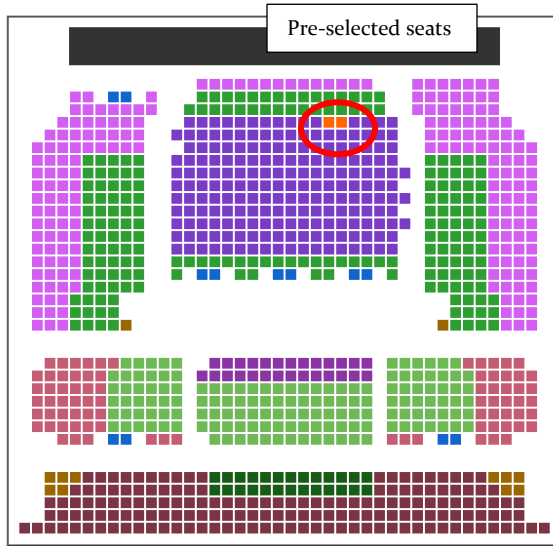

Sections

1. **Stage**
- 1-MNF-CEN - Tier 1. Main Floor. Center
  - 1-MZL-CEN - Tier 1. Lower Mezzanine. Center
  - 2-MNF-CEN - Tier 2. Main Floor. Center
  - 2-MNF-LFT - Tier 2. Main Floor. Left
  - 2-MNF-RIT - Tier 2. Main Floor. Right
  - 2-MZL-CEN - Tier 2. Lower Mezzanine. Center
  - 2-MZL-LFT - Tier 2. Lower Mezzanine. Left
  - 2-MZL-RIT - Tier 2. Lower Mezzanine. Right
  - 2-MZU - Tier 2. Upper Mezzanine
  - 3-MNF-CEN - Tier 3. Main Floor. Center
  - 3-MNF-LFT - Tier 3. Main Floor. Left
  - 3-MNF-RIT - Tier 3. Main Floor. Right
  - 3-MZL-LFT - Tier 3. Lower Mezzanine. Left
  - 3-MZL-RIT - Tier 3. Lower Mezzanine. Right
  - 3-MZU - Tier 3. Upper Mezzanine
  - OB-MNF-LFT - Main Floor. Obstructed View. Left
  - OB-MNF-RIT - Main Floor. Obstructed View. Right
  - OB-MZU - Upper Mezzanine. Obstructed View
  - WC-MNF-CEN - Main Floor. Wheelchair Space. Center
  - WC-MNF-LFT - Main Floor. Wheelchair Space. Left
  - WC-MZL-LFT - Lower Mezzanine. Wheelchair Space. Left
  - WC-MZL-RIT - Lower Mezzanine. Wheelchair Space. Right
3. **Your Seats**