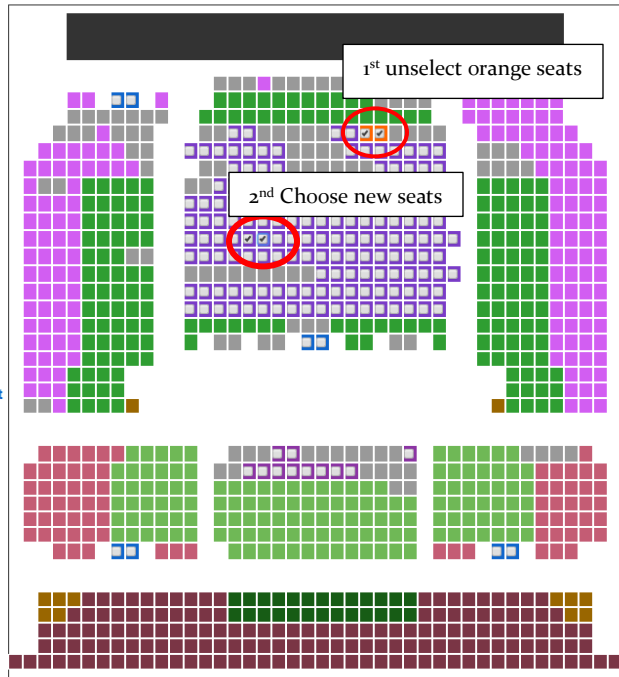

Sections

1. **333333 - Stage**
- 1-MNF-CEN - Tier 1. Main Floor. Center
  - 1-MZL-CEN - Tier 1. Lower Mezzanine. Center
  - 2-MNF-CEN - Tier 2. Main Floor. Center
  - 2-MNF-LFT - Tier 2. Main Floor. Left
  - 2-MNF-RIT - Tier 2. Main Floor. Right
  - 2-MZL-CEN - Tier 2. Lower Mezzanine. Center
  - 2-MZL-LFT - Tier 2. Lower Mezzanine. Left
  - 2-MZL-RIT - Tier 2. Lower Mezzanine. Right
  - 2-MZU - Tier 2. Upper Mezzanine
  - 3-MNF-CEN - Tier 3. Main Floor. Center
  - 3-MNF-LFT - Tier 3. Main Floor. Left
  - 3-MNF-RIT - Tier 3. Main Floor. Right
  - 3-MZL-LFT - Tier 3. Lower Mezzanine. Left
  - 3-MZL-RIT - Tier 3. Lower Mezzanine. Right
  - 3-MZU - Tier 3. Upper Mezzanine
  - OB-MNF-LFT - Main Floor. Obstructed View. Left
  - OB-MNF-RIT - Main Floor. Obstructed View. Right
  - OB-MZU - Upper Mezzanine. Obstructed View
  - WC-MNF-CEN - Main Floor. Wheelchair Space. Center
  - WC-MNF-LFT - Main Floor. Wheelchair Space. Left
  - WC-MZL-LFT - Lower Mezzanine. Wheelchair Space. Left
  - WC-MZL-RIT - Lower Mezzanine. Wheelchair Space. Right
3. **Your Seats**